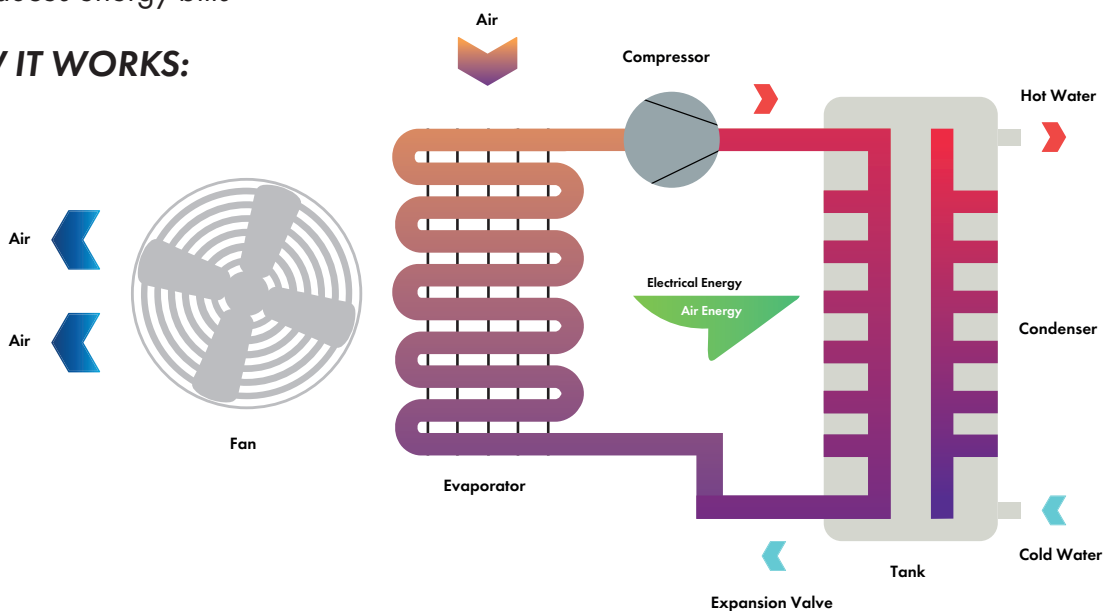

CURV-HP200M3

200L Air Sourced Hot Water Cylinder

Project **cürv**

REVOLUTIONISE YOUR HOT WATER

Simple and easy to install, any qualified plumber could execute efficiency

Heating your water alongside infrared technology or GCH, opt for our sleek, smart electric powered hot water cylinder.

- Fast heat up time
- Range of modes to work around your life including holiday, eco, and boost
- High performance guaranteed under a five-year warranty
- Easy to install by any plumber
- Significantly reducing carbon emissions
- EPC rating A+
- Reduces energy bills

HOW IT WORKS:

HIGH EFFICIENCY

NO ANNUAL SERVICING

SIMPLE 4 HR INSTALLATION

EPC & SAP APPROVED

ECO 4 READY

CURV-HP200M3

200L Air Sourced Hot Water Cylinder

Project
cürv

Tank

Tank Volume	195L
Rated Voltage/Frequency	220V~240V/50Hz
Tank Rated Pressure	0.7MPa
Corrosion Protection	Magnesium Rod
Water Proof Grade	IPX4

Performances

Type Of Extraction	Ambient / Exterior
COP @ 7°C / EN16147	3.04
COP @ 14°C / EN16147	3.39
Tapping Cycle	L
Power Input By Electric Backup	1500W
Rated Power Input By Heat Pump	495W
Maximum Power Input By Heat Pump	865W
Maximum Power Input	2365W
Standby Power Input / Pes	27W
Max Volume Of Usable Hot Water At 40°C Setting At 55°C	224L
Heating Up Time (7°C)	5.50h
Heating Up Time (14°C)	4.68h
Default Temperature Setting	55°C
Temperature Setting Range - With Heater	35°C - 75°C
Maximum Length Of Air Duct	5m
Diameter Of Air Duct Connection	180mm
Max Working Pressure Of Refrigerant	0.8/2.8MPa
Refrigerant Type /Weight	R134a /0.9kg
Sound Power Level	57dB
Ambient Temperature For Use Of Product	-7~35°C
Operating Temperature Of Heat Pump	-7~35°C